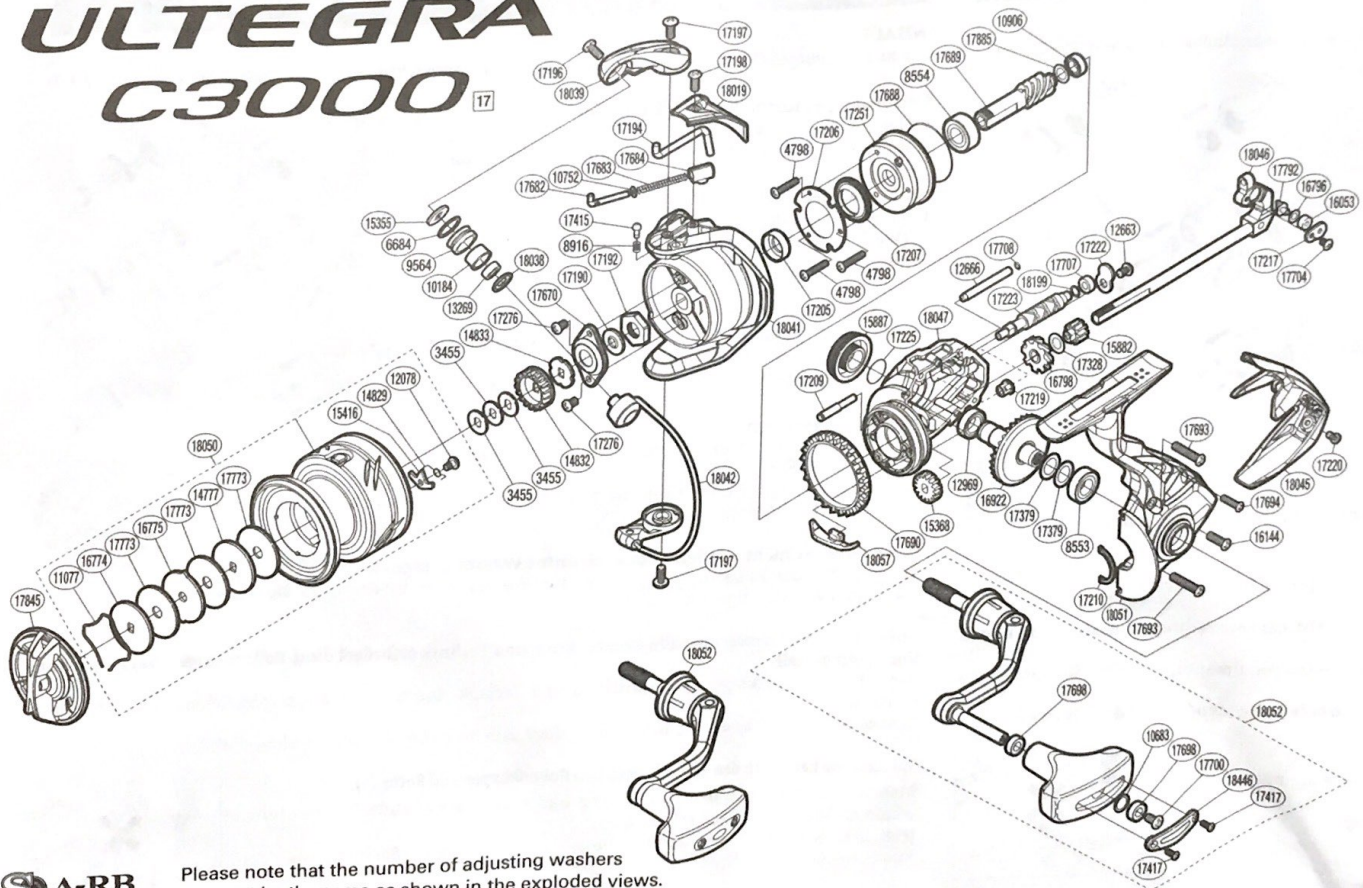

ULTEGRA C3000 17

S-A-R-B
(51SF03E029X)

Please note that the number of adjusting washers may not be the same as shown in the exploded views. (Adjustment will vary with each individual product.)

Part No.	Description	Part No.	Description	Part No.	Description
RD 3455	Spool Washer	RD16796	Spacer	RD17688	O Ring
RD 4798	Screw	RD16798	Idle Gear B (Large)	RD17689	Pinion Gear
RD 6684	Line Roller Spacer	RD16922	Drive Gear	RD17690	Friction Ring
RD 8553	Ball Bearing	RD17190	Bearing Water Proof	RD17693	Screw
RD 8554	Ball Bearing	RD17192	Rotor Nut	RD17694	Screw
RD 8916	Click Spring	RD17194	Bail Trip Lever	RD17698	Handle Knob Bushing
RD 9564	Line Roller	RD17196	Screw	RD17700	Screw
RD10184	Line Roller Bushing	RD17197	Screw	RD17704	Screw
RD10683	Washer	RD17198	Screw	RD17707	Worm Bushing
RD10752	Bail Spring Guide A Support	RD17205	Rotor Ring	RD17708	O Ring
RD10906	Ball Bearing	RD17206	Roller Clutch Reinforce	RD17773	Drag Washer
RD11077	Drag Washers Retainer	RD17207	Roller Clutch Water Proof	RD17792	Oscillating Pawl
RD12078	Screw	RD17209	Idle Gear B Shaft	RD17845	Drag Knob
RD12663	Screw	RD17210	Flange Water Proof	RD17885	Washer
RD12666	Oscillating Guide A	RD17217	Oscillating Pawl Cover	RD18019	Bail Spring Cover
RD12969	Ball Bearing	RD17219	Worm Bushing (Front)	RD18038	Line Roller Support B
RD13269	Ball Bearing	RD17220	Screw	RD18039	Bail Arm
RD14777	Key Washer	RD17222	Worm Shaft Retainer	RD18041	Rotor
RD14829	Drag Click Spring	RD17223	Worm Shaft	RD18042	Bail Assembly
RD14832	Spool Support A	RD17225	O Ring	RD18045	Rear Protector
RD14833	Spool Support B	RD17251	Roller Clutch Assembly	RD18046	Main Shaft Assembly
RD15355	Line Roller Washer	RD17276	Screw	RD18047	Body
RD15368	Idle Gear	RD17328	Washer	RD18050	Spool Assembly
RD15416	Drag Click	RD17379	Washer	RD18051	Side Cover
RD15882	Idle Gear B (Small)	RD17415	Click Pin	RD18052	Handle Assembly
RD15887	Handle Screw Cap	RD17417	Screw	RD18057	Bail Trip Strike
RD16053	Oscillating Slider Bushing	RD17670	Rotor Nut Lock Plate	RD18199	Washer
RD16144	Screw	RD17682	Bail Spring Guide A	RD18446	Handle Knob I.D. Plate
RD16774	Key Washer	RD17683	Bail Spring		
RD16775	Eared Washer	RD17684	Bail Spring Seat	RD18054	Anti Line Slip Sticker