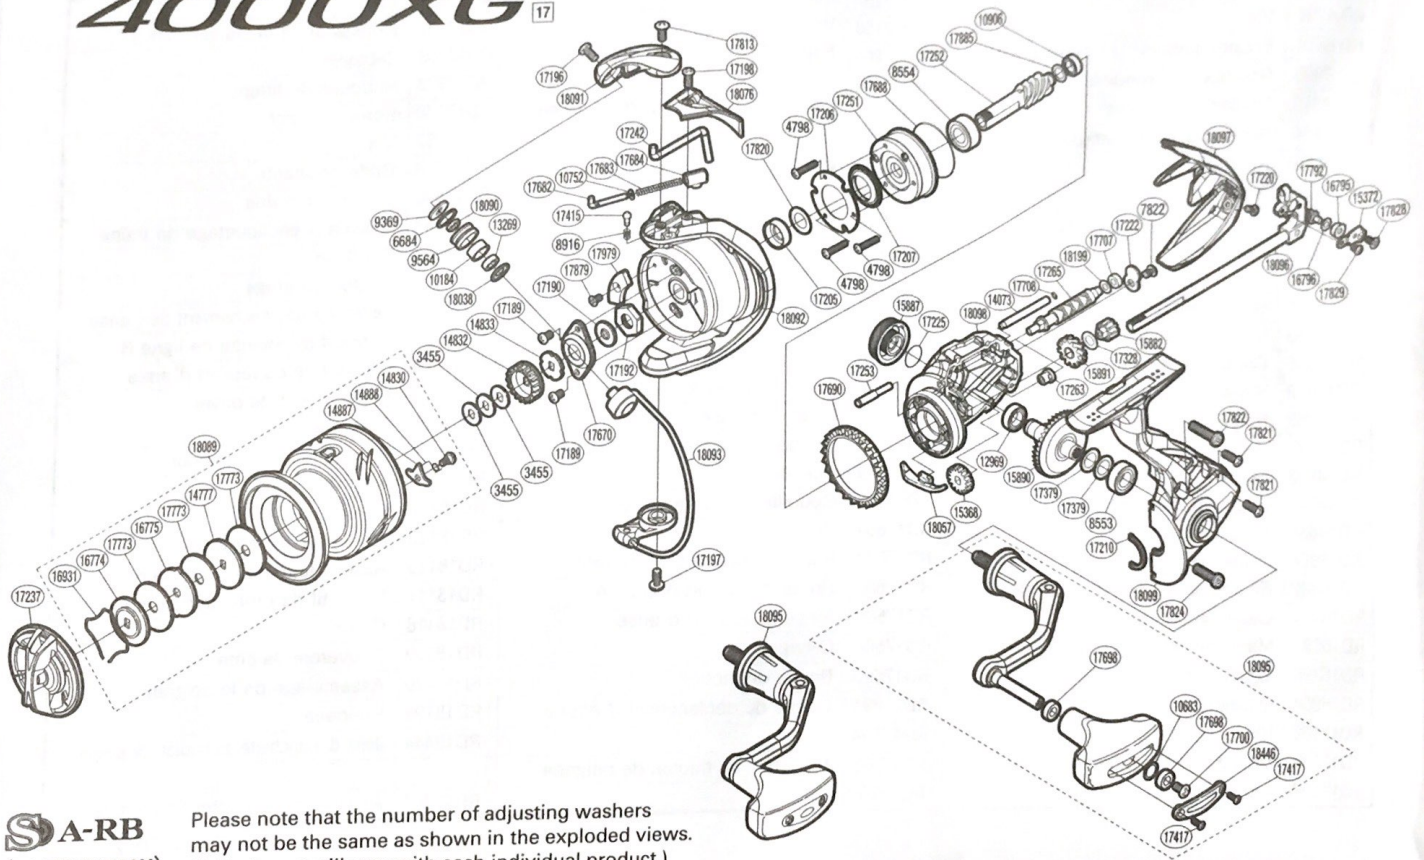

# ULTEGRA 4000XG <sup>17</sup>

**S A-RB**  
(51SF03H043X)

Please note that the number of adjusting washers may not be the same as shown in the exploded views. (Adjustment will vary with each individual product.)