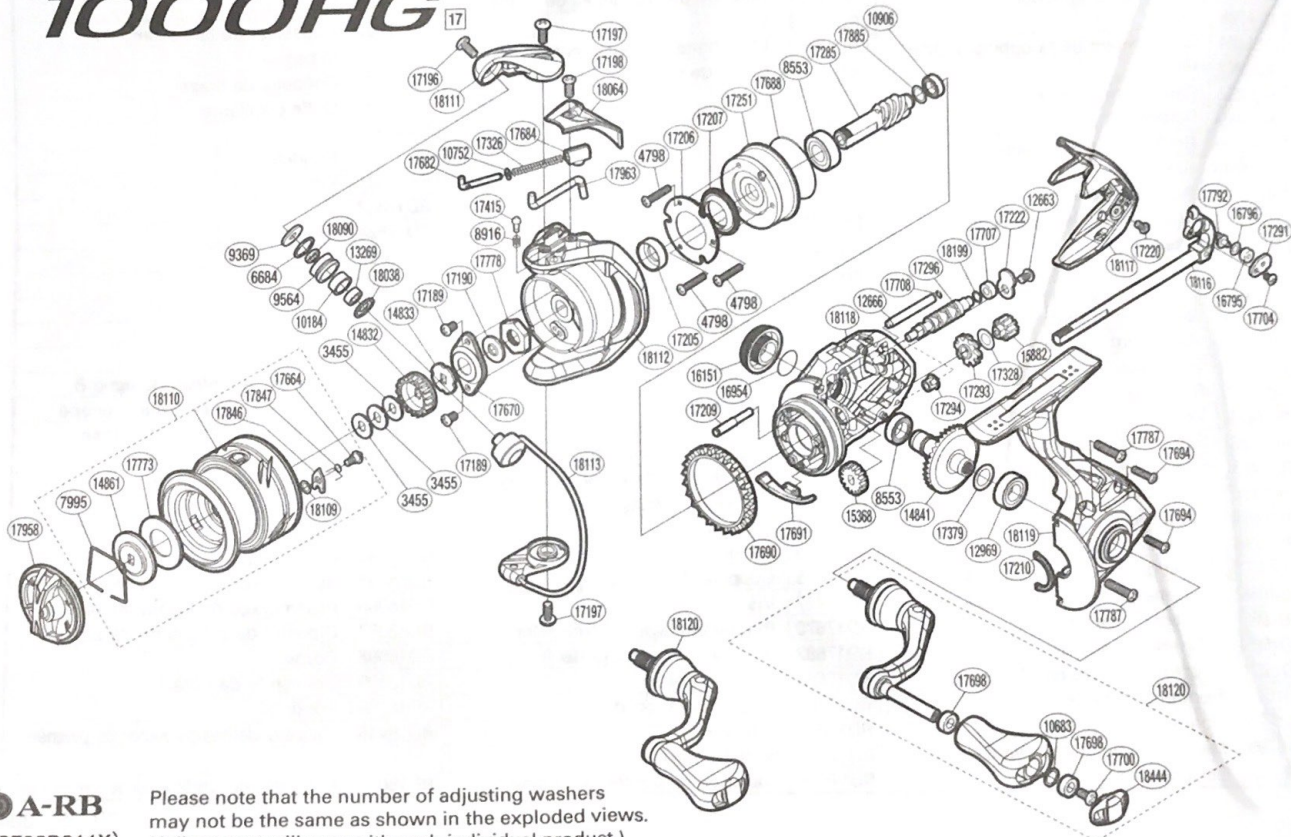

ULTEGRA 1000HG

S A-RB
(51SF03B011X)

Please note that the number of adjusting washers may not be the same as shown in the exploded views. (Adjustment will vary with each individual product.)

Part No.	Description	Part No.	Description	Part No.	Description
RD 3455	Spool Washer	RD17197	Screw	RD17704	Screw
RD 4798	Screw	RD17198	Screw	RD17707	Worm Bushing
RD 6684	Line Roller Spacer	RD17205	Rotor Ring	RD17708	O Ring
RD 7995	Drag Washers Retainer	RD17206	Roller Clutch Reinforce	RD17773	Drag Washer
RD 8553	Ball Bearing	RD17207	Roller Clutch Water Proof	RD17778	Rotor Nut
RD 8916	Click Spring	RD17209	Idle Gear B Shaft	RD17787	Screw
RD 9369	Washer	RD17210	Flange Water Proof	RD17792	Oscillating Pawl
RD 9564	Line Roller	RD17220	Screw	RD17846	Drag Click
RD10184	Line Roller Bushing	RD17222	Worm Shaft Retainer	RD17847	Drag Click Spring
RD10683	Washer	RD17251	Roller Clutch Assembly	RD17885	Washer
RD10752	Bail Spring Guide A Support	RD17285	Pinion Gear	RD17958	Drag Knob
RD10906	Ball Bearing	RD17291	Oscillating Pawl Cover	RD17963	Bail Trip Lever
RD12663	Screw	RD17293	Idle Gear B (Large)	RD18038	Line Roller Support (B)
RD12666	Oscillating Guide A	RD17294	Worm Bushing (Front)	RD18064	Bail Spring Cover
RD12969	Ball Bearing	RD17296	Worm Shaft	RD18090	Bearing Spacer
RD13269	Ball Bearing	RD17326	Bail Spring	RD18109	Washer
RD14832	Spool Support A	RD17328	Washer	RD18110	Spool Assembly
RD14833	Spool Support B	RD17379	Washer	RD18111	Bail Arm
RD14841	Drive Gear	RD17415	Click Pin	RD18112	Rotor
RD14861	Key Washer	RD17664	Screw	RD18113	Bail Assembly
RD15368	Idle Gear	RD17670	Rotor Nut Lock Plate	RD18116	Main Shaft Assembly
RD15882	Idle Gear B (Small)	RD17682	Bail Spring Guide A	RD18117	Rear Protector
RD16151	Handle Screw Cap	RD17684	Bail Spring Seat	RD18118	Body
RD16795	Oscillating Slider Bushing	RD17688	O Ring	RD18119	Side Cover
RD16796	Spacer	RD17690	Friction Ring	RD18120	Handle Assembly
RD16954	O Ring	RD17691	Bail Trip Strike	RD18199	Washer
RD17189	Screw	RD17694	Screw	RD18444	Handle Knob Seal
RD17190	Bearing Water Proof	RD17698	Handle Knob Bushing		
RD17196	Screw	RD17700	Screw	RD18054	Anti Line Slip Sticker